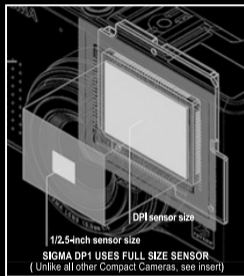

# SIGMA JAPAN DP1

THE SIGMA DP1  
A FULL SPEC COMPACT  
DIGITAL CAMERA WITH ALL  
THE POWER OF DSLR

The DP1 has an  
integral 14 megapixel,  
SLR-sized (20.7 x 13.8mm) image sensor.  
This is about 12 times the size of the  
1- to 2.5-inch sensor,  
and 7 times the size of a  
1- to 1.8-inch sensor  
used in a conventional compact  
digital camera.